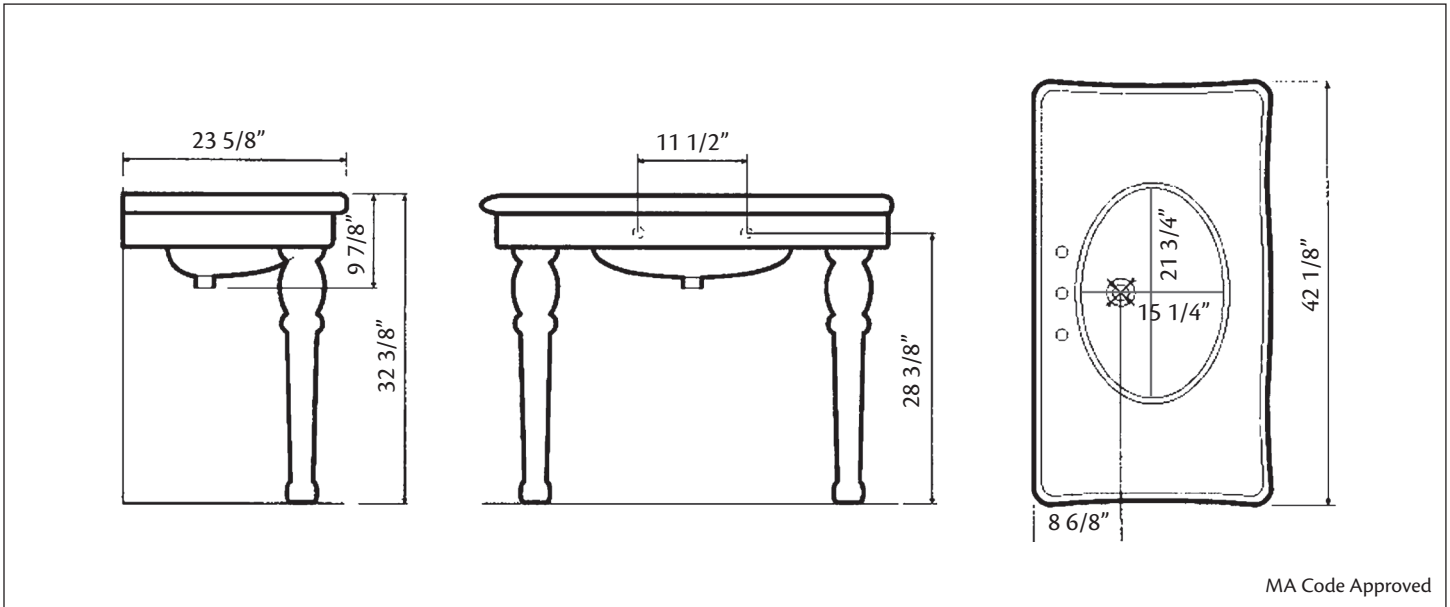

710 ASTORIA Console

36" x 22 1/2" x 32 1/2"

Cheviot Products' fireclay lavatories are crafted from dense, heat-resistant clay fired at extremely high temperatures. Coated with a thick enamel of fine powdered glass, this product is stronger, warp-resistant and highly durable for ease of cleaning and resistance to bacteria and other microbes.

Colours: White

Drillings: 8" drilling only

Related Products:

**5220 Widespread
Lavatory Faucet**

Note: Rough-in dimensions may vary +/- 1/2" and are subject to change. No responsibility is assumed by Cheviot Products Inc. One Year Limited Warranty against manufacturer's defects.

727 GRAND ASTORIA Console

42 1/8" x 8 6/8" x 32 3/8"

Cheviot Products' fireclay lavatories are crafted from dense, heat-resistant clay fired at extremely high temperatures. Coated with a thick enamel of fine powdered glass, this product is stronger, warp-resistant and highly durable for ease of cleaning and resistance to bacteria and other microbes.

MA Code Approved

Colours: White

Drillings: 8" drilling only

Related Products:

**5220 Widespread
Lavatory Faucet**

Note: Rough-in dimensions may vary +/- 1/2" and are subject to change. No responsibility is assumed by Cheviot Products Inc. One Year Limited Warranty against manufacturer's defects.