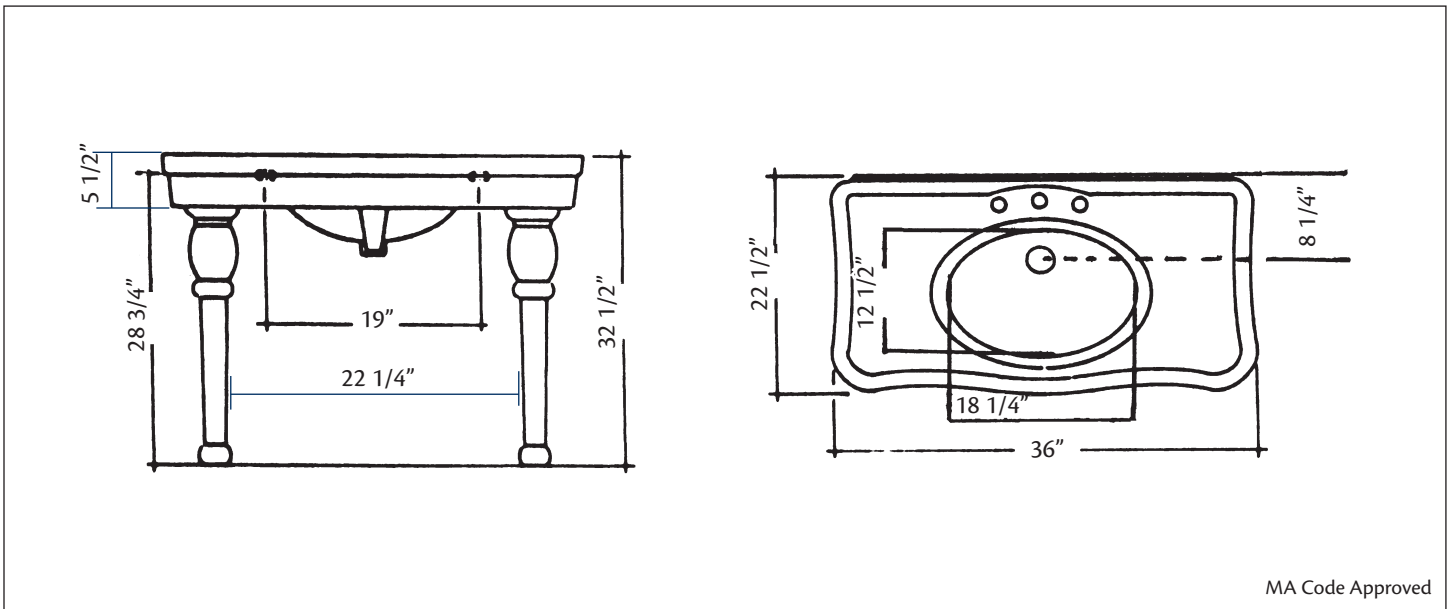

710 ASTORIA Console

36" x 22 1/2" x 32 1/2"

Cheviot Products' fireclay lavatories are crafted from dense, heat-resistant clay fired at extremely high temperatures. Coated with a thick enamel of fine powdered glass, this product is stronger, warp-resistant and highly durable for ease of cleaning and resistance to bacteria and other microbes.

Colours: White

Drillings: 8" drilling only

Related Products:

**5220 Widespread
Lavatory Faucet**

Note: Rough-in dimensions may vary +/- 1/2" and are subject to change. No responsibility is assumed by Cheviot Products Inc. One Year Limited Warranty against manufacturer's defects.

MA Code Approved

Colours: White

Drillings: 8" drilling only

Related Products:

**5220 Widespread
Lavatory Faucet**

Note: Rough-in dimensions may vary +/- 1/2" and are subject to change. No responsibility is assumed by Cheviot Products Inc. One Year Limited Warranty against manufacturer's defects.