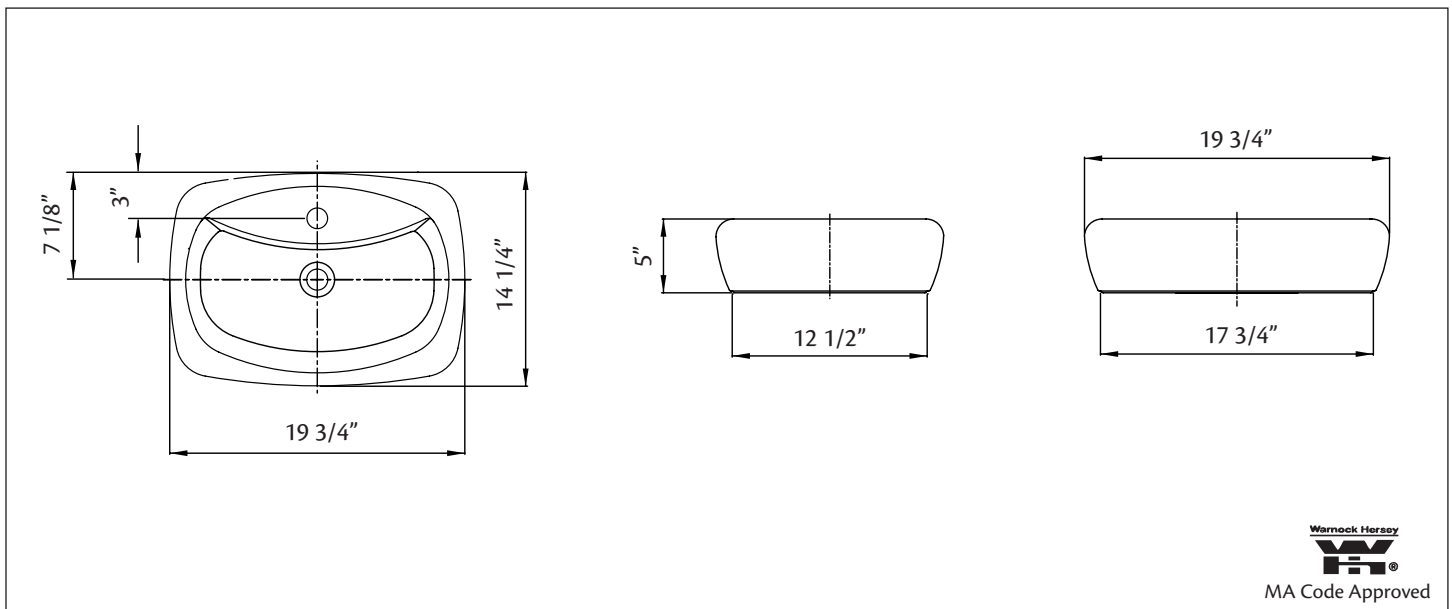

## 1270 THEMA Overcounter Lavatory

19 3/4" x 14 1/4" x 5" O.D.

*Cheviot Products' vitreous china lavatories are finely crafted for outstanding beauty and practicality. Fired onto each sink is a fine glaze of powdered glass to ensure a lifetime of durability, ease of cleaning, and resistance to bacteria and other microbes.*

**Colours:** White

**Drillings:** Single hole drilling only

No overflow hole: 5297 Dome Drain must be used.

**Related Products:**

**5289 SEINE**  
Single Hole Faucet

**5291 THAMES**  
Single Hole Faucet

**Note:** Rough-in dimensions may vary +/- 1/2" and are subject to change. No responsibility is assumed by Cheviot Products Inc. One Year Limited Warranty against manufacturer's defects.