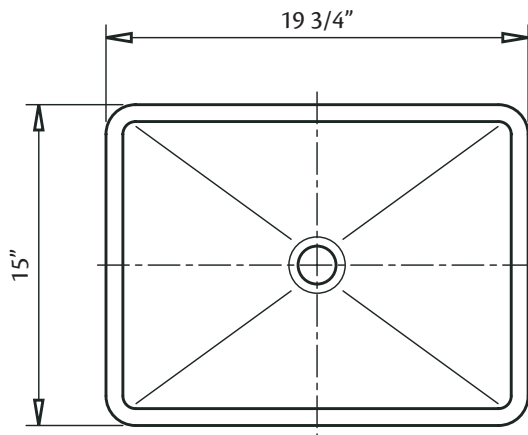

1254 RIVIERA Overcounter Lavatory

15 3/4" x 15 3/4" x 6" O.D.

Cheviot Products' vitreous china lavatories are finely crafted for outstanding beauty and practicality. Fired onto each sink is a fine glaze of powdered glass to ensure a lifetime of durability, ease of cleaning, and resistance to bacteria and other microbes.

Colours: White

No overflow hole: 5297 Dome Drain must be used.

Related Products:

5296 THAMES
Overcounter Faucet

Note: Rough-in dimensions may vary +/- 1/2" and are subject to change. No responsibility is assumed by Cheviot Products Inc. One Year Limited Warranty against manufacturer's defects.

1258 RIVIERA Overcounter Lavatory

19 3/4" x 15" x 6" O.D.

Cheviot Products' vitreous china lavatories are finely crafted for outstanding beauty and practicality. Fired onto each sink is a fine glaze of powdered glass to ensure a lifetime of durability, ease of cleaning, and resistance to bacteria and other microbes.