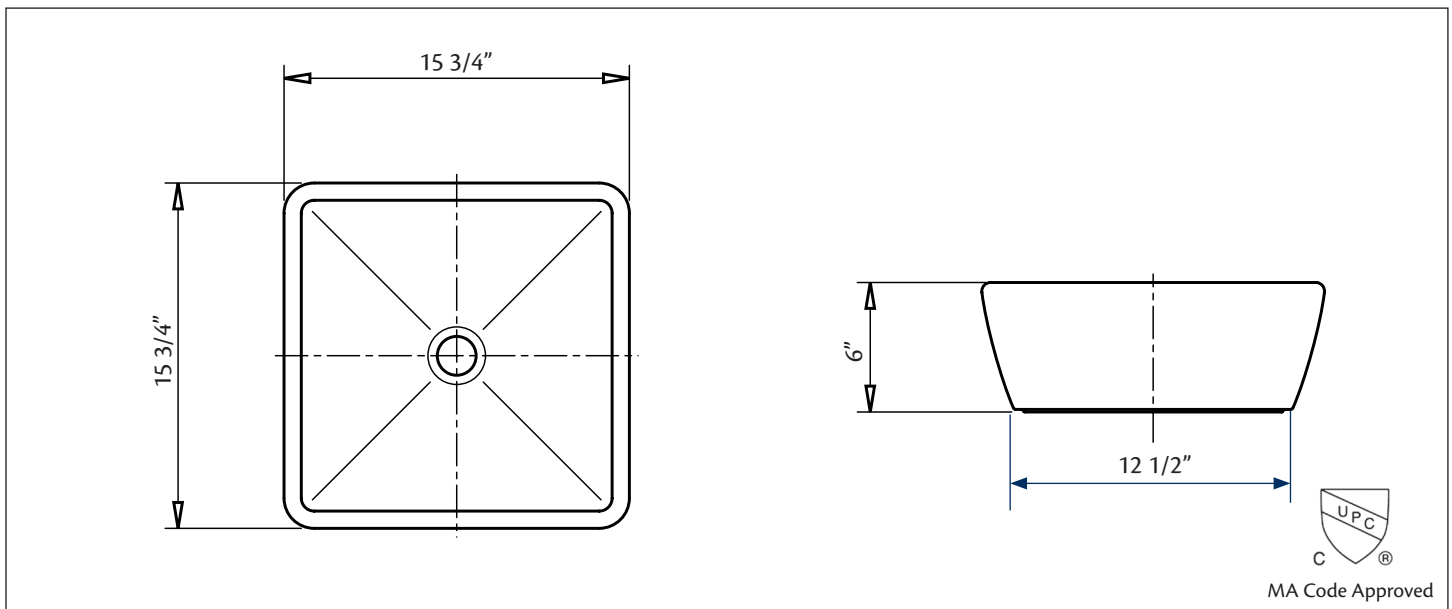

1254 RIVIERA Overcounter Lavatory

15 3/4" x 15 3/4" x 6" O.D.

Cheviot Products' vitreous china lavatories are finely crafted for outstanding beauty and practicality. Fired onto each sink is a fine glaze of powdered glass to ensure a lifetime of durability, ease of cleaning, and resistance to bacteria and other microbes.

Colours: White

No overflow hole: 5297 Dome Drain must be used.

Related Products:

5296 THAMES
Overcounter Faucet

Note: Rough-in dimensions may vary +/- 1/2" and are subject to change. No responsibility is assumed by Cheviot Products Inc. One Year Limited Warranty against manufacturer's defects.

1258 RIVIERA Overcounter Lavatory

19 3/4" x 15" x 6" O.D.

Cheviot Products' vitreous china lavatories are finely crafted for outstanding beauty and practicality. Fired onto each sink is a fine glaze of powdered glass to ensure a lifetime of durability, ease of cleaning, and resistance to bacteria and other microbes.

MA Code Approved

Colours: White

No overflow hole: 5297 Dome Drain must be used.

Related Products:

5296 THAMES
Overcounter Faucet

Note: Rough-in dimensions may vary +/- 1/2" and are subject to change. No responsibility is assumed by Cheviot Products Inc. One Year Limited Warranty against manufacturer's defects.