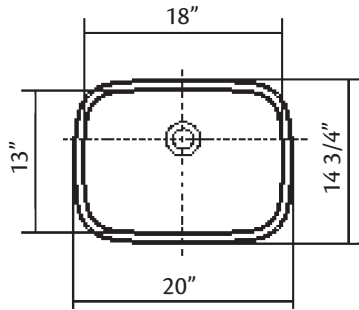

## 1116 IBIZA Undermount Basin

18" x 13"

*Cheviot Products' vitreous china lavatories are finely crafted for outstanding beauty and practicality. Fired onto each sink is a fine glaze of powdered glass to ensure a lifetime of durability, ease of cleaning, and resistance to bacteria and other microbes.*

Warrick Hersey  
  
 MA Code Approved

**Colours:** White

No overflow hole: 5297 Dome Drain must be used.

**Related Products:** All Cheviot Products Lavatory Faucets

**5220 Widespread  
 Lavatory Faucet**

**5236 4" Centreset  
 Faucet**

**5216 METRO  
 Single Hole Faucet**

**5291 CONTEMPORARY  
 Widespread Faucet**

**Note:** Rough-in dimensions may vary +/- 1/2" and are subject to change. No responsibility is assumed by Cheviot Products Inc.  
 One Year Limited Warranty against manufacturer's defects.