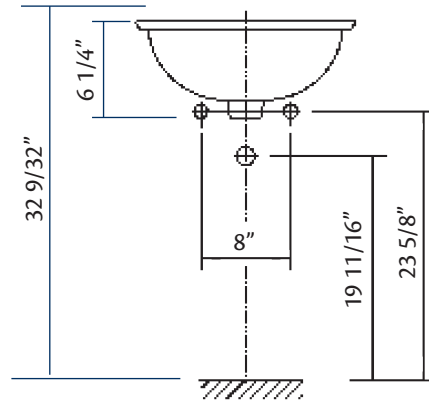

## 1116 IBIZA Undermount Basin

18" x 13"

*Cheviot Products' vitreous china lavatories are finely crafted for outstanding beauty and practicality. Fired onto each sink is a fine glaze of powdered glass to ensure a lifetime of durability, ease of cleaning, and resistance to bacteria and other microbes.*

Warrick Hersey  
  
 MA Code Approved

**Colours:** White

No overflow hole: 5297 Dome Drain must be used.

**Related Products:** All Cheviot Products Lavatory Faucets

**5220 Widespread  
 Lavatory Faucet**

**5236 4" Centreset  
 Faucet**

**5216 METRO  
 Single Hole Faucet**

**5291 CONTEMPORARY  
 Widespread Faucet**

**Note:** Rough-in dimensions may vary +/- 1/2" and are subject to change. No responsibility is assumed by Cheviot Products Inc.  
 One Year Limited Warranty against manufacturer's defects.