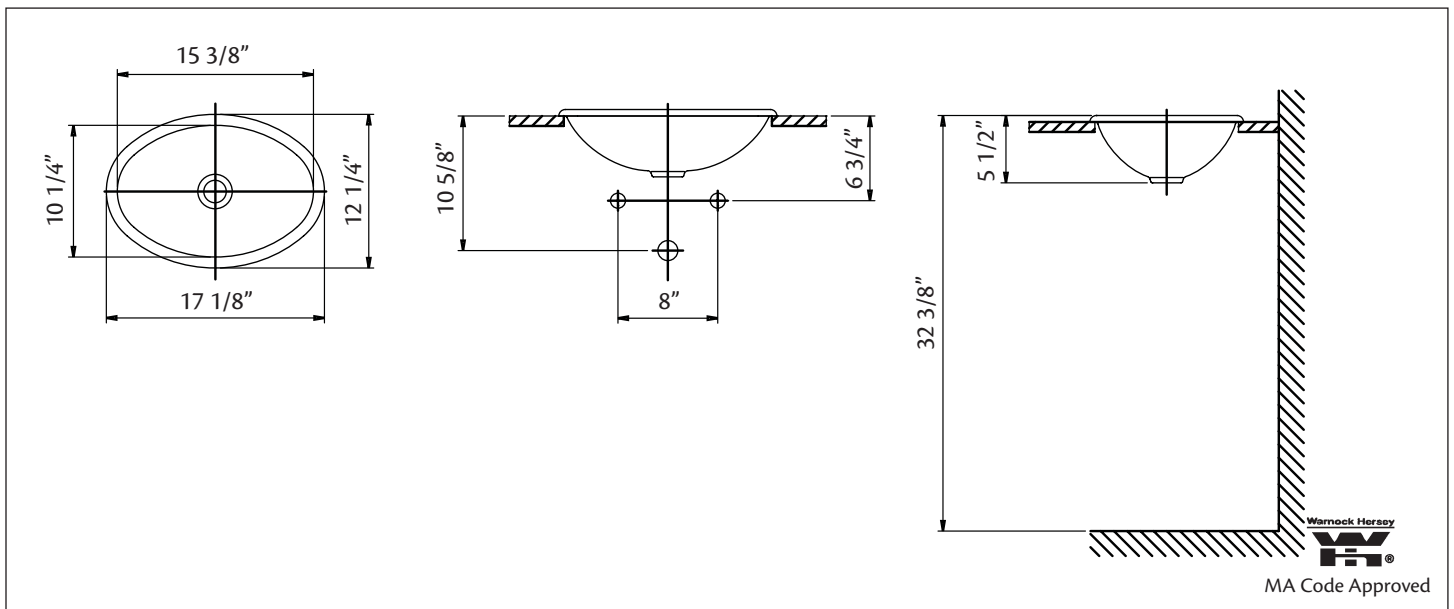

## 1102 MINI OVAL Drop-in Basin

17 1/8" x 12 1/4" O.D.

*Cheviot Products' vitreous china lavatories are finely crafted for outstanding beauty and practicality. Fired onto each sink is a fine glaze of powdered glass to ensure a lifetime of durability, ease of cleaning, and resistance to bacteria and other microbes.*

**Colours:** White

No overflow hole: 5297 Dome Drain must be used.

**Note:** Rough-in dimensions may vary +/- 1/2" and are subject to change. No responsibility is assumed by Cheviot Products Inc. One Year Limited Warranty against manufacturer's defects.