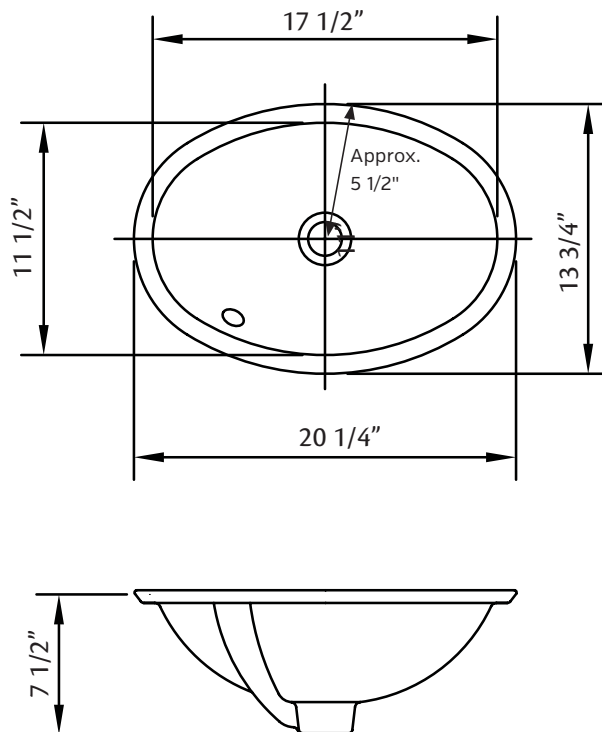

Oval Undermount

#1125 | 17 1/2" x 11 1/2" I.D.

Cheviot Products vitreous china sinks are finely crafted for outstanding beauty and practicality. Fired onto each sink is a fine glaze of powdered glass to ensure a lifetime of durability, ease of cleaning, and resistance to bacteria and other microbes.

Construction
Vitreous China

No Overflow hole

Colours
Gloss White

Note
Rough-in dimensions may vary +/- 1/2" and are subject to change. No responsibility is assumed by Cheviot Products Inc. One Year Limited Warranty against manufacturer's defects.

Bowl depth inside approx 5 3/4"

Related Products

#5220 Widespread

#5236 4" Centreset

#5216 Metro Single Hole Lavatory Faucet

#7788 Contemporary Widespread Lavatory Faucet

Oval Undermount

#1138 | 16 3/4" x 12 3/4" I.D.

Construction
Vitreous China

No Overflow hole

Colours
Gloss White and Biscuit

Note
Rough-in dimensions may vary +/- 1/2" and are subject to change. No responsibility is assumed by Cheviot Products Inc. One Year Limited Warranty against manufacturer's defects.