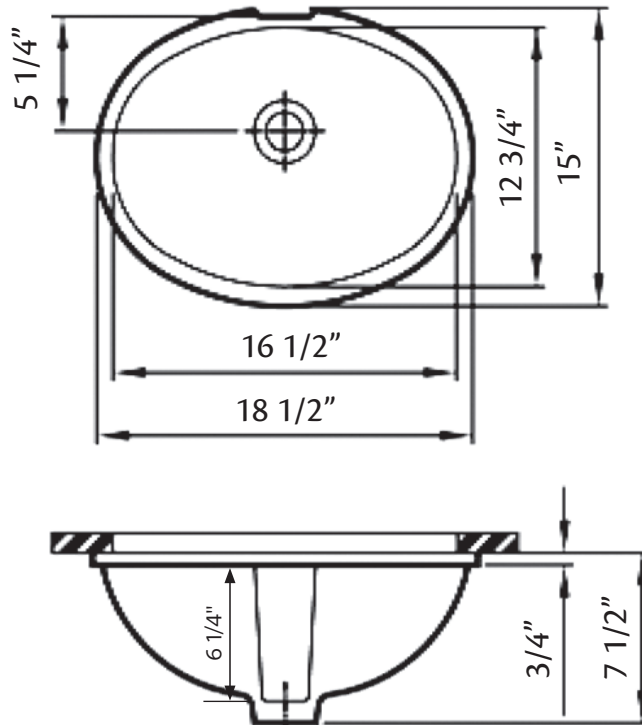

Bowl depth inside approx 5 3/4"

Related Products

#5220 Widespread

#5236 4" Centreset

#5216 Metro Single Hole Lavatory Faucet

#7788 Contemporary Widespread Lavatory Faucet

Oval Undermount

#1138 | 16 3/4" x 12 3/4" I.D.

Construction
Vitreous China

No Overflow hole

Colours
Gloss White and Biscuit

Note
Rough-in dimensions may vary +/- 1/2" and are subject to change. No responsibility is assumed by Cheviot Products Inc. One Year Limited Warranty against manufacturer's defects.