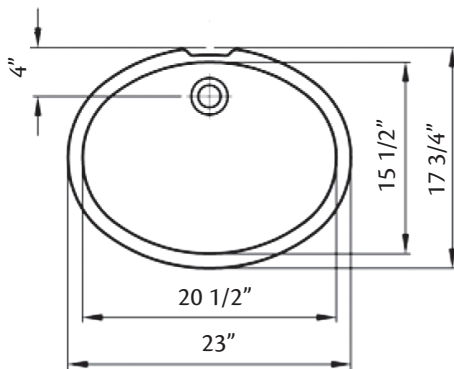

Bowl depth inside approx 5 3/4"

Related Products

#5220 Widespread

#5236 4" Centreset

#5216 Metro Single Hole Lavatory Faucet

#7788 Contemporary Widespread Lavatory Faucet

Oval Undermount

#1138 | 16 3/4" x 12 3/4" I.D.

Construction
Vitreous China

No Overflow hole

Colours
Gloss White and Biscuit

Note
Rough-in dimensions may vary +/- 1/2" and are subject to change. No responsibility is assumed by Cheviot Products Inc. One Year Limited Warranty against manufacturer's defects.

Related Products

#5220 Widespread

#5236 4" Centreset

#5216 Metro Single Hole Lavatory Faucet

#7788 Contemporary Widespread Lavatory Faucet

1142 OVAL Undermount Basin

20 1/4" x 15" I.D.

Cheviot Products' vitreous china lavatories are finely crafted for outstanding beauty and practicality. Fired onto each sink is a fine glaze of powdered glass to ensure a lifetime of durability, ease of cleaning, and resistance to bacteria and other microbes.

Note: Rough-in dimensions may vary +/- 1/2" and are subject to change. No responsibility is assumed by Cheviot Products Inc. One Year Limited Warranty against manufacturer's defects.