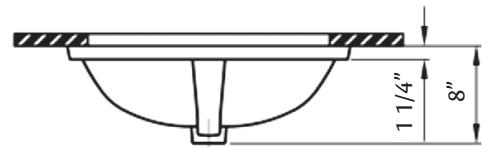

Related Products

#5220 Widespread

#5236 4" Centreset

#5216 Metro Single Hole Lavatory Faucet

#7788 Contemporary Widespread Lavatory Faucet

1142 OVAL Undermount Basin

20 1/4" x 15" I.D.

Cheviot Products' vitreous china lavatories are finely crafted for outstanding beauty and practicality. Fired onto each sink is a fine glaze of powdered glass to ensure a lifetime of durability, ease of cleaning, and resistance to bacteria and other microbes.