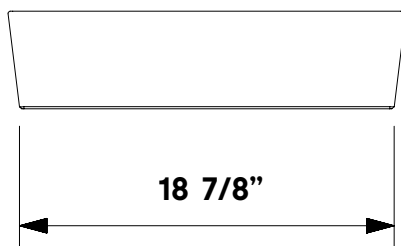

Flex Vessel Sink

#1283 | 20 1/4" x 14 1/8" x 4 7/8"

FLEX represents the next generation in bathroom ceramics technology. Applying the latest innovations, we have been able to present a sink with an exceptionally thin rim profile and hard glazing in both white and graphite.

The simple geometric shape of the FLEX Vessel Sink highlights the elegant rim and materials innovation.

Cheviot Products vitreous china lavatories are finely crafted for outstanding beauty and practicality. Fired onto each sink is a fine glaze of powdered glass to ensure a lifetime of durability, ease of cleaning, and resistance to bacteria and other microbes.

Construction

Vitreous China Construction

Drillings

No Faucet Holes

No overflow hole. #5297

Umbrella Drain must be used.

Colours

White, Graphite

Note

Rough-in dimensions may vary +/- 1/2" and are subject to change.

No responsibility is assumed by Cheviot Products Inc. One Year Limited Warranty against manufacturer's defects.

Related Products