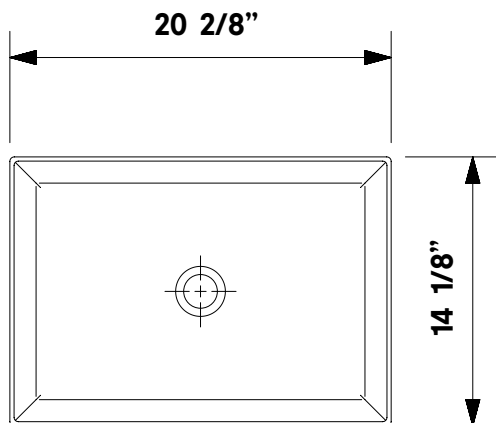

Flex Vessel Sink

#1283 | 20 1/4" x 14 1/8" x 4 7/8"

FLEX represents the next generation in bathroom ceramics technology. Applying the latest innovations, we have been able to present a sink with an exceptionally thin rim profile and hard glazing in both white and graphite.

The simple geometric shape of the FLEX Vessel Sink highlights the elegant rim and materials innovation.

Cheviot Products vitreous china lavatories are finely crafted for outstanding beauty and practicality. Fired onto each sink is a fine glaze of powdered glass to ensure a lifetime of durability, ease of cleaning, and resistance to bacteria and other microbes.

Construction

Vitreous China Construction

Drillings

No Faucet Holes

No overflow hole. #5297

Umbrella Drain must be used.

Colours

White, Graphite

Note

Rough-in dimensions may vary +/- 1/2" and are subject to change.

No responsibility is assumed by Cheviot Products Inc. One Year Limited Warranty against manufacturer's defects.

Related Products