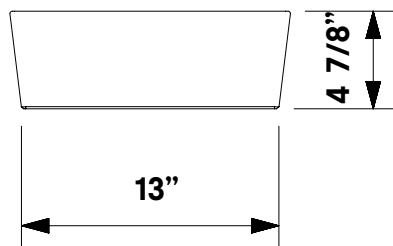

Flex Vessel Sink

#1283 | 20 1/4" x 14 1/8" x 4 7/8"

FLEX represents the next generation in bathroom ceramics technology. Applying the latest innovations, we have been able to present a sink with an exceptionally thin rim profile and hard glazing in both white and graphite.

The simple geometric shape of the FLEX Vessel Sink highlights the elegant rim and materials innovation.

Cheviot Products vitreous china lavatories are finely crafted for outstanding beauty and practicality. Fired onto each sink is a fine glaze of powdered glass to ensure a lifetime of durability, ease of cleaning, and resistance to bacteria and other microbes.

Construction

Vitreous China Construction

Drillings

No Faucet Holes

No overflow hole. #5297

Umbrella Drain must be used.

Colours

White, Graphite

Note

Rough-in dimensions may vary +/- 1/2" and are subject to change.

No responsibility is assumed by Cheviot Products Inc. One Year Limited Warranty against manufacturer's defects.

Related Products