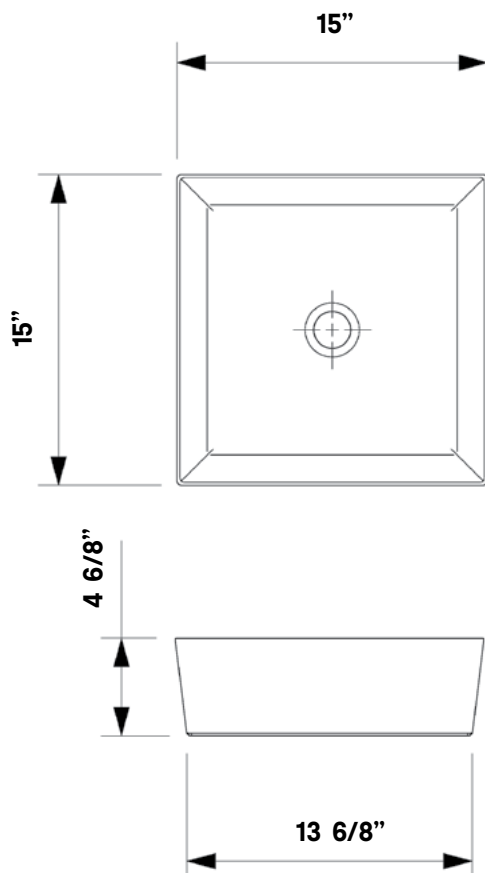

Flex Vessel Sink

#1281 | 15" x 15" x 4 3/4"

FLEX represents the next generation in bathroom ceramics technology. Applying the latest innovations, we have been able to present a sink with an exceptionally thin rim profile and hard glazing in both white and graphite.

The simple geometric shape of the FLEX Vessel Sink highlights the elegant rim and materials innovation.

Cheviot Products vitreous china lavatories are finely crafted for outstanding beauty and practicality. Fired onto each sink is a fine glaze of powdered glass to ensure a lifetime of durability, ease of cleaning, and resistance to bacteria and other microbes.

Construction

Vitreous China Construction

Drillings

No Faucet Holes

No overflow hole. #5297
Umbrella Drain must be used.

Colours

White, Graphite

Note

Rough-in dimensions may vary +/- 1/2" and are subject to change. No responsibility is assumed by Cheviot Products Inc. One Year Limited Warranty against manufacturer's defects.

Related Products