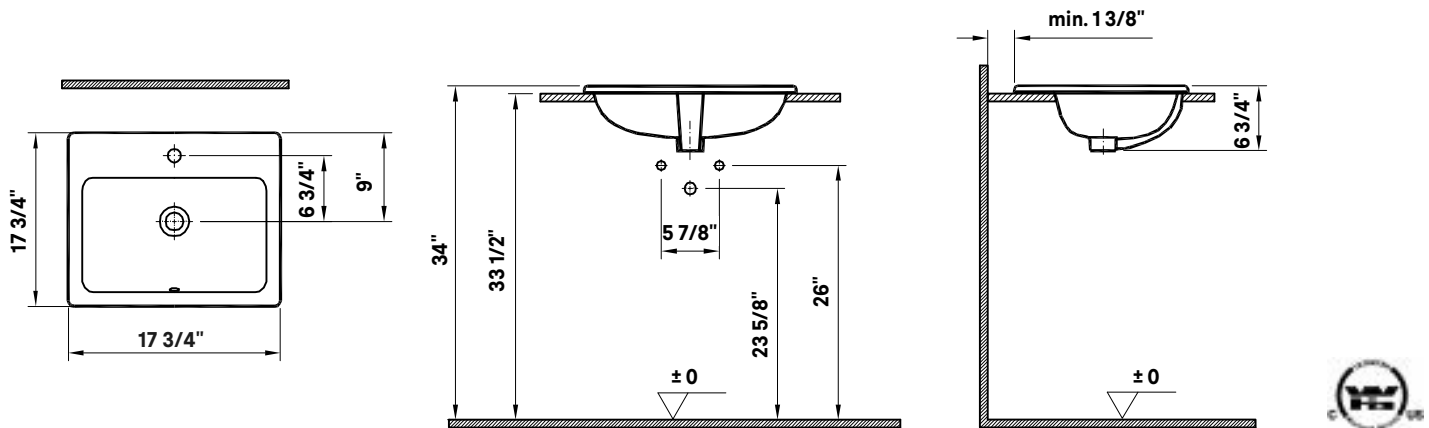

Manhattan Drop-In Basin

#1185 | 17 3/4" x 17 3/4"

Cheviot Products' vitreous china lavatories are finely crafted for outstanding beauty and practicality. Fired onto each sink is a fine glaze of powdered glass to ensure a lifetime of durability, ease of cleaning, and resistance to bacteria and other microbes.

Colours
White

Drillings
Single hole only

Note
Rough-in dimensions may vary +/- 1/2" and are subject to change.
No responsibility is assumed by Cheviot Products Inc. One Year Limited Warranty against manufacturer's defects.

Related Products

#5214 City Single
Hole Lavatory Faucet

#5216 Metro Single
Hole Lavatory Faucet

Manhattan Drop-In Basin

#1186 | 19 3/4" x 17 3/4"

Cheviot Products' vitreous china lavatories are finely crafted for outstanding beauty and practicality. Fired onto each sink is a fine glaze of powdered glass to ensure a lifetime of durability, ease of cleaning, and resistance to bacteria and other microbes.

Colours
White

Drillings
Single hole, 8" drilling

Note
Rough-in dimensions may vary +/- 1/2" and are subject to change.
No responsibility is assumed by Cheviot Products Inc. One Year Limited Warranty against manufacturer's defects.