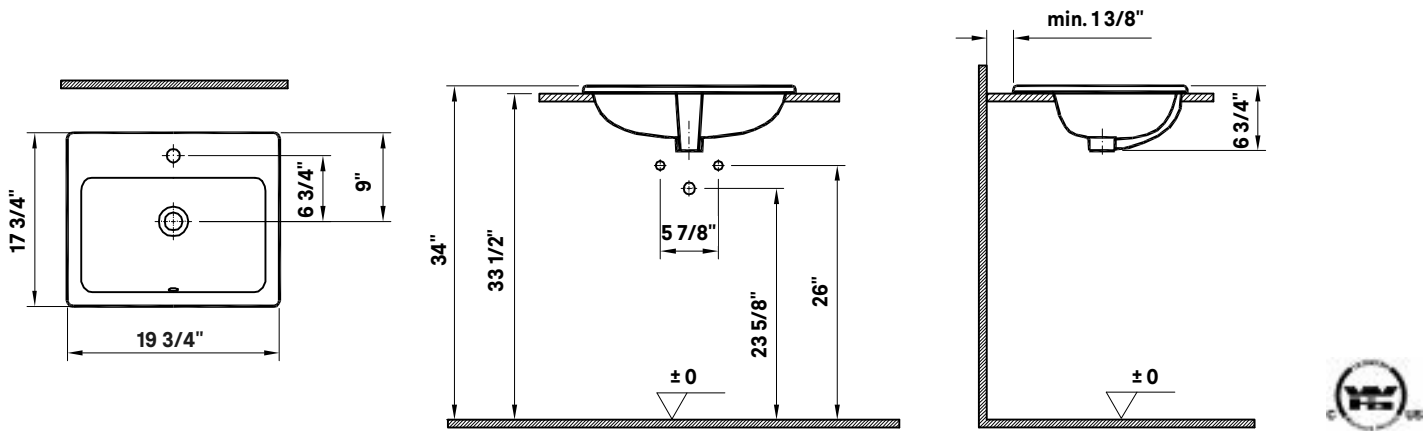

Related Products

#5214 City Single
Hole Lavatory Faucet

#5216 Metro Single
Hole Lavatory Faucet

Manhattan Drop-In Basin

#1186 | 19 3/4" x 17 3/4"

Cheviot Products' vitreous china lavatories are finely crafted for outstanding beauty and practicality. Fired onto each sink is a fine glaze of powdered glass to ensure a lifetime of durability, ease of cleaning, and resistance to bacteria and other microbes.

Colours
White

Drillings
Single hole only

Note
Rough-in dimensions may vary +/- 1/2" and are subject to change.
No responsibility is assumed by Cheviot Products Inc. One Year Limited Warranty against manufacturer's defects.

Colours
White

Drillings
Single hole, 8" drilling

Note
Rough-in dimensions may vary +/- 1/2" and are subject to change.
No responsibility is assumed by Cheviot Products Inc. One Year Limited Warranty against manufacturer's defects.