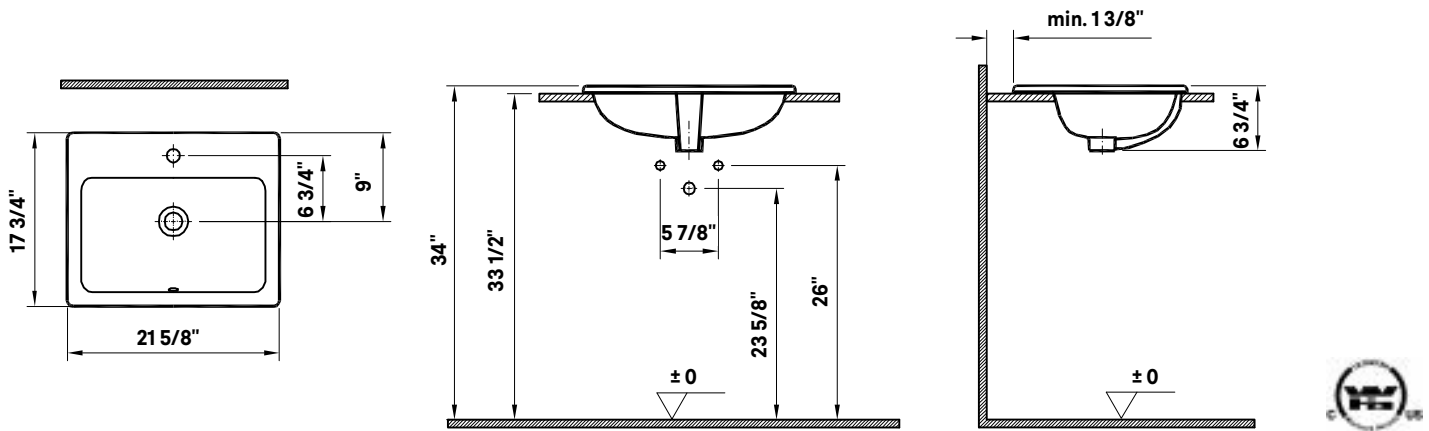

Related Products

#5214 City Single
Hole Lavatory Faucet

#5216 Metro Single
Hole Lavatory Faucet

Manhattan Drop-In Basin

#1187 | 21 5/8" x 17 3/4"

Cheviot Products' vitreous china lavatories are finely crafted for outstanding beauty and practicality. Fired onto each sink is a fine glaze of powdered glass to ensure a lifetime of durability, ease of cleaning, and resistance to bacteria and other microbes.

Colours
White

Drillings
Single hole, 8" drilling

Note
Rough-in dimensions may vary +/- 1/2" and are subject to change.
No responsibility is assumed by Cheviot Products Inc. One Year Limited Warranty against manufacturer's defects.