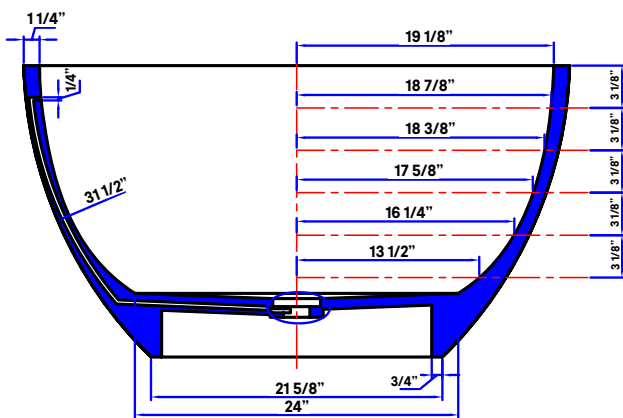

## Pietro Solid Surface Bathtub

**#4121 | 69 1/4" L x 40 1/2" W x 21 3/4" H**  
353 lbs, 90 gallons

Cheviot Products' solid surface bathtubs are hand-formed, using the latest generation of composite resin materials. Warm to the touch and possessing superior insulation properties, these bathtubs are ideal for those who prefer a long, hot soak. Inherently harder and stronger than acrylic, solid surface bathtubs are also impervious to creaking and flexing. Polished by hand to a glossy sheen, the material is stain resistant and easy to clean and maintain.

**Rim Configuration**  
Slimline

**Colours**  
Gloss White

**Note**  
Rough-in dimensions may vary +/- 1/2" and are subject to change. No responsibility is assumed by Cheviot Products Inc. One Year Limited Warranty against manufacturer's defects.