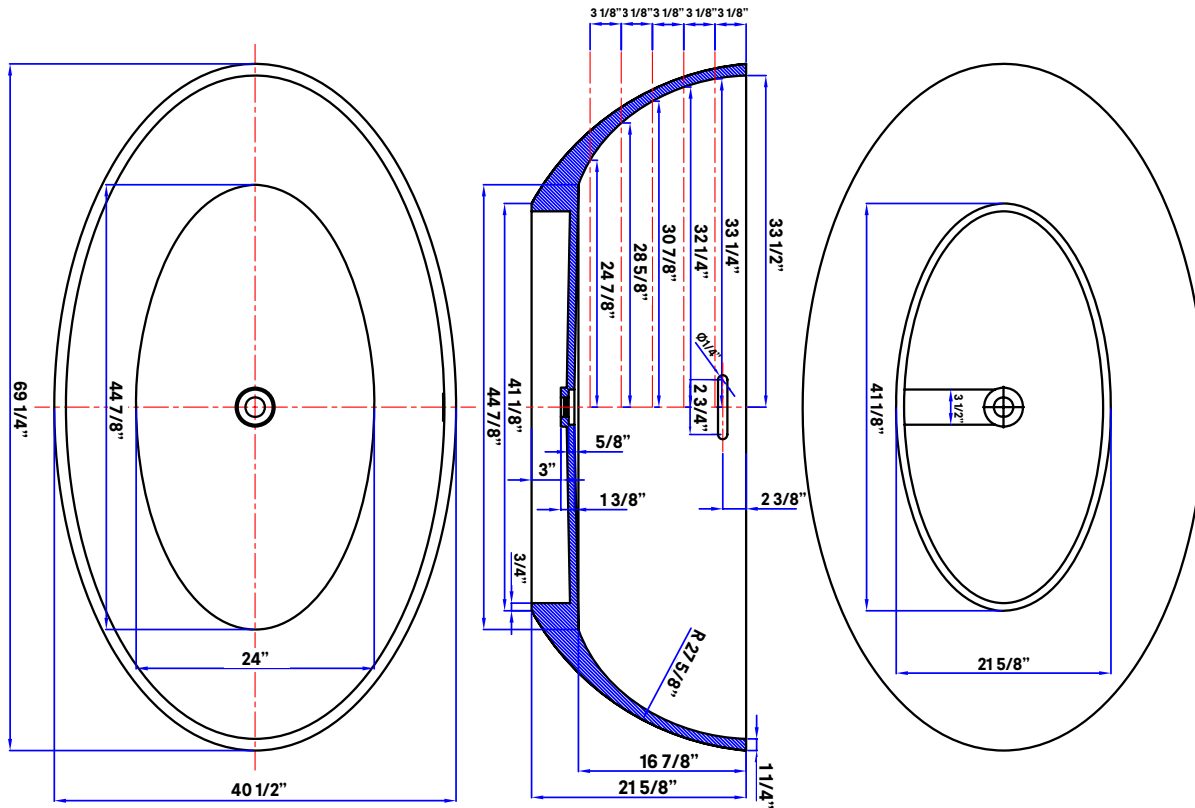

## Pietro Solid Surface Bathtub

**#4121 | 69 1/4" L x 40 1/2" W x 21 3/4" H**  
353 lbs, 90 gallons

Cheviot Products' solid surface bathtubs are hand-formed, using the latest generation of composite resin materials. Warm to the touch and possessing superior insulation properties, these bathtubs are ideal for those who prefer a long, hot soak. Inherently harder and stronger than acrylic, solid surface bathtubs are also impervious to creaking and flexing. Polished by hand to a glossy sheen, the material is stain resistant and easy to clean and maintain.

**Rim Configuration**  
Slimline

**Colours**  
Gloss White

**Note**  
Rough-in dimensions may vary +/- 1/2" and are subject to change. No responsibility is assumed by Cheviot Products Inc. One Year Limited Warranty against manufacturer's defects.

## Related Products

**#7560 Square Free Standing Tub Filler with Hand Shower**

**#7500 Express Free Standing Tub Filler with Hand Shower**

**#7550 Contemporary Free Standing Tub Filler with Hand Shower**