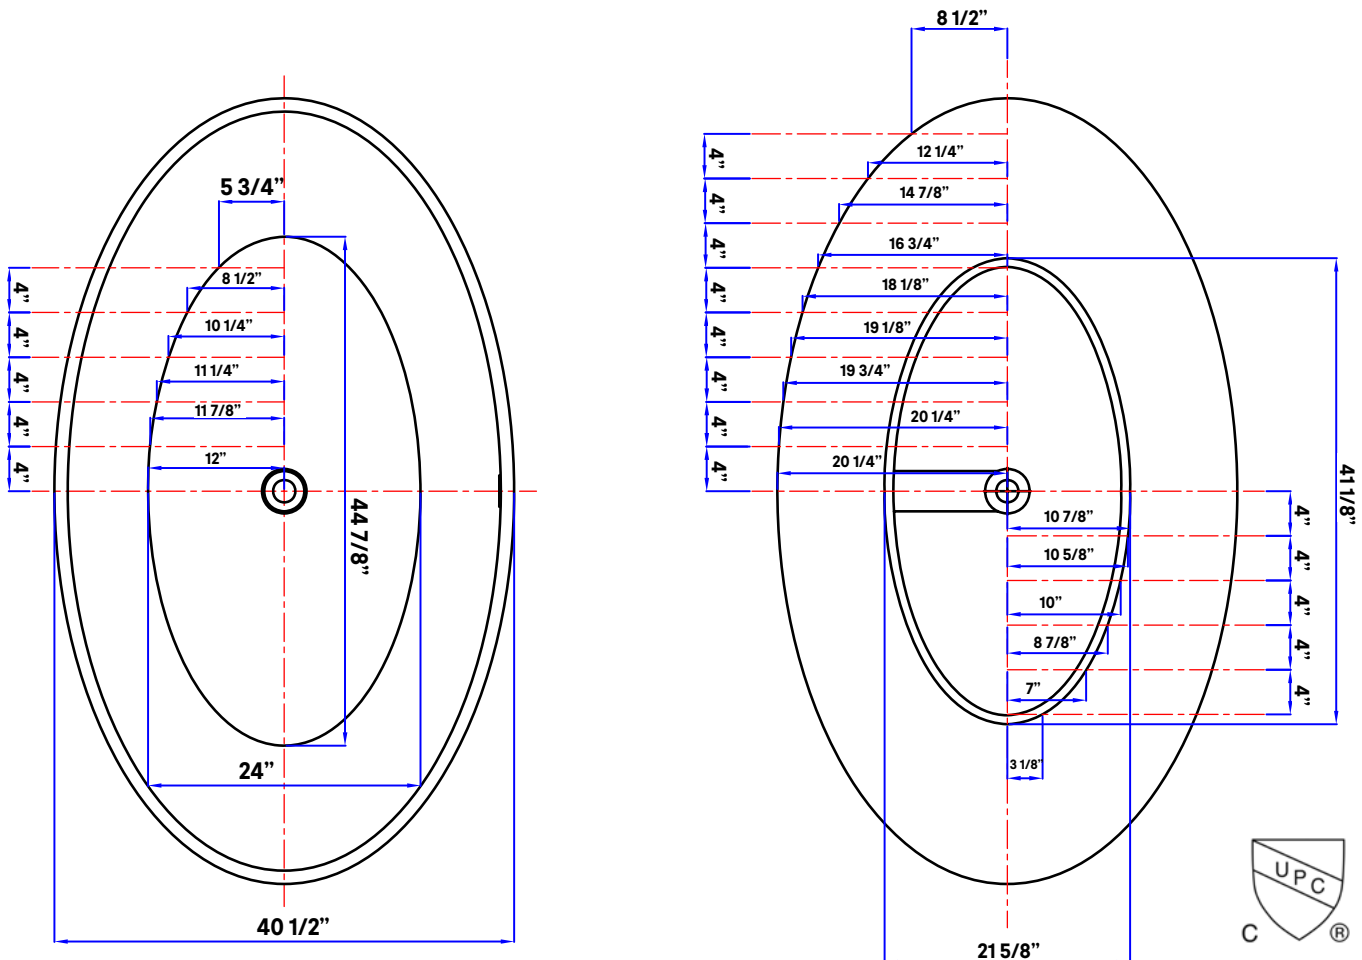

## Pietro Solid Surface Bathtub

**#4121 | 69 1/4" L x 40 1/2" W x 21 3/4" H**  
353 lbs, 90 gallons

Cheviot Products' solid surface bathtubs are hand-formed, using the latest generation of composite resin materials. Warm to the touch and possessing superior insulation properties, these bathtubs are ideal for those who prefer a long, hot soak. Inherently harder and stronger than acrylic, solid surface bathtubs are also impervious to creaking and flexing. Polished by hand to a glossy sheen, the material is stain resistant and easy to clean and maintain.

**Rim Configuration**  
Slimline

**Colours**  
Gloss White

**Note**  
Rough-in dimensions may vary +/- 1/2" and are subject to change. No responsibility is assumed by Cheviot Products Inc. One Year Limited Warranty against manufacturer's defects.

## Related Products

**#7560 Square Free Standing Tub Filler with Hand Shower**

**#7500 Express Free Standing Tub Filler with Hand Shower**

**#7550 Contemporary Free Standing Tub Filler with Hand Shower**