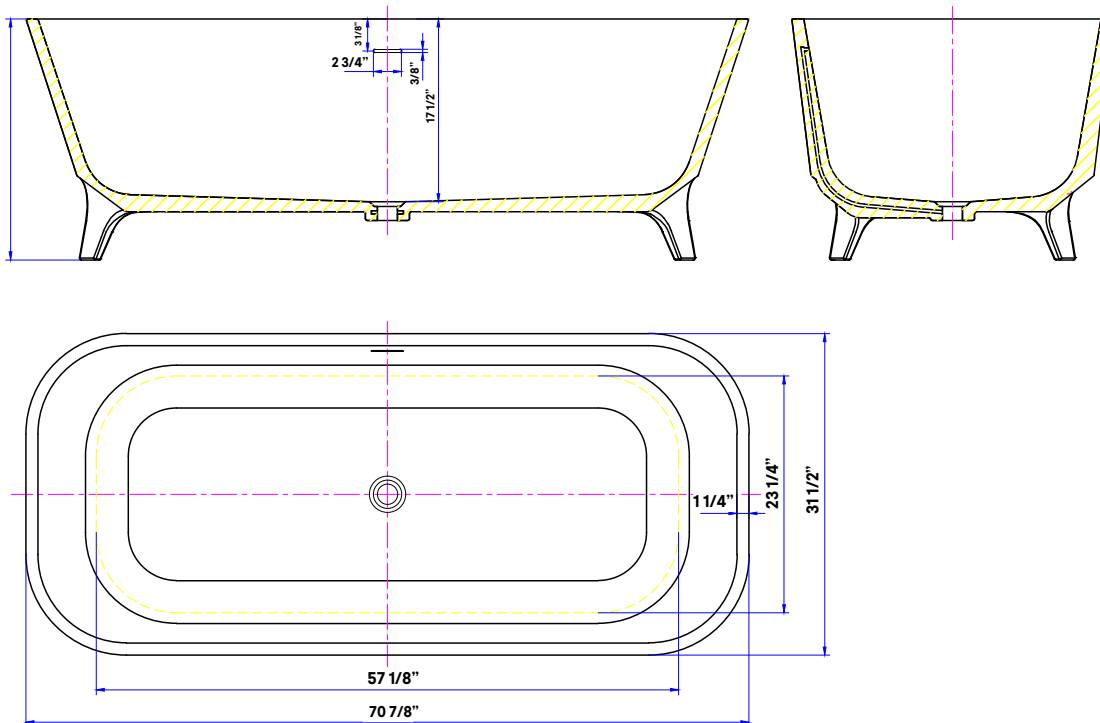

## Palermo Solid Surface Bathtub

**#4173 | 70 3/4" L x 31 1/2" W x 23 3/4" H**  
408 lbs, 91 gallons

Cheviot Products' solid surface bathtubs are hand-formed, using the latest generation of composite resin materials. Warm to the touch and possessing superior insulation properties, these bathtubs are ideal for those who prefer a long, hot soak. Inherently harder and stronger than acrylic, solid surface bathtubs are also impervious to creaking and flexing. Polished by hand to a glossy sheen, the material is stain resistant and easy to clean and maintain.

**Rim Configuration**  
Slimline

**Colours**  
Gloss White

**Note**  
Rough-in dimensions may vary +/- 1/2" and are subject to change. No responsibility is assumed by Cheviot Products Inc. One Year Limited Warranty against manufacturer's defects.