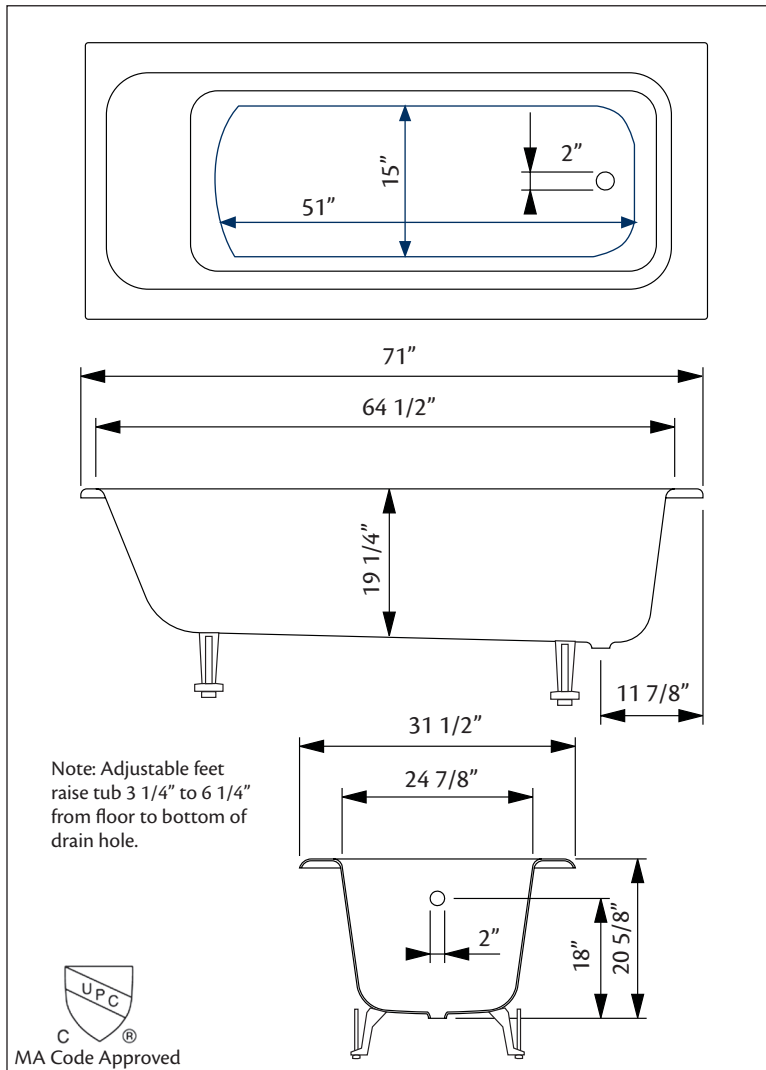

### Related Products:

**7512 CONTEMPORARY**  
 Tub Filler, Hand Shower

**5100 Tub Filler**  
 With Hand Shower

**5138 Tub Filler**

**2222 Waste & Overflow**

**Note:** Rough-in dimensions may vary +/- 1/2" and are subject to change. No responsibility is assumed by Cheviot Products Inc. One Year Limited Warranty against manufacturer's defects.

**67" x 29 1/2" Wide x 18 1/2" Tall**

275 lbs, 58 gallons, 220 litres

**Colours:** Unfinished Exterior

Model 2190 Shown

**71" x 32" Wide x 20 1/2" Tall**  
 340 lbs, 67.5 gallons, 255 litres  
**Colours:** Unfinished Exterior