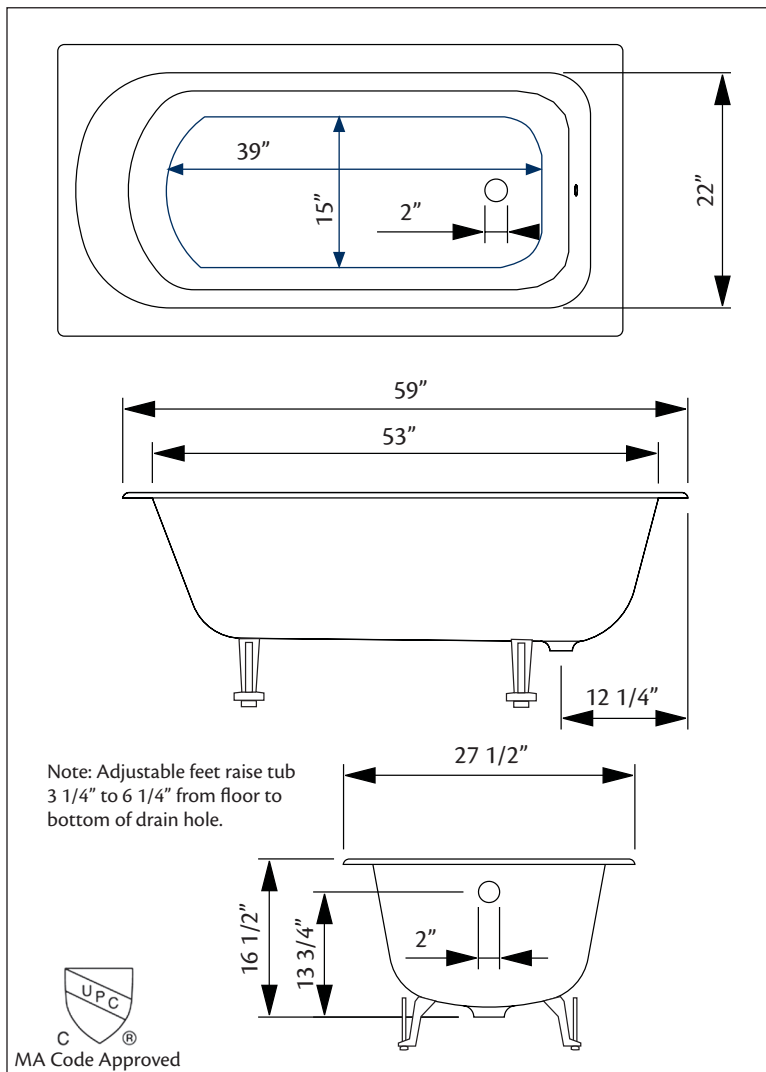

Model 2190 Shown

**59" x 27 1/2" Wide x 16 1/2" Tall**

215 lbs, 38 gallons, 145 litres

**Colours:** Unfinished Exterior

### Related Products:

**7512 CONTEMPORARY**  
 Tub Filler, Hand Shower

**5100 Tub Filler**  
 With Hand Shower

**5138 Tub Filler**

**2222 Waste & Overflow**

**Note:** Rough-in dimensions may vary +/- 1/2" and are subject to change. No responsibility is assumed by Cheviot Products Inc. One Year Limited Warranty against manufacturer's defects.