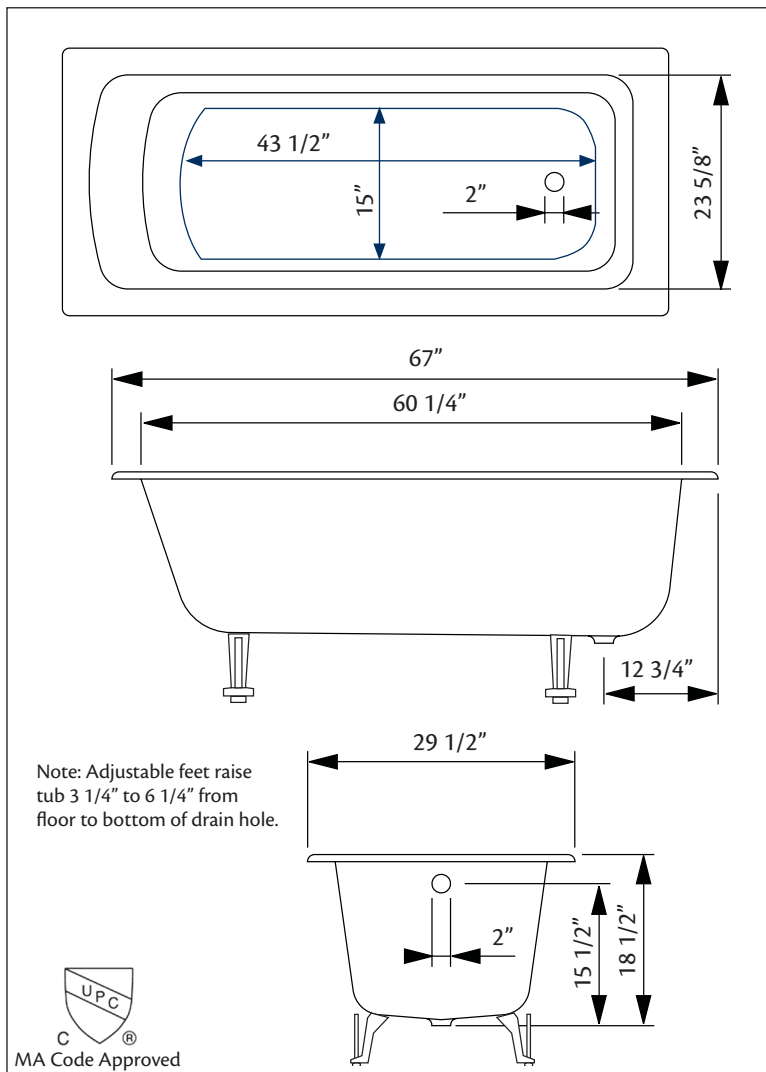

Model 2190 Shown

**59" x 27 1/2" Wide x 16 1/2" Tall**

215 lbs, 38 gallons, 145 litres

**Colours:** Unfinished Exterior

### Related Products:

**7512 CONTEMPORARY**  
 Tub Filler, Hand Shower

**5100 Tub Filler**  
 With Hand Shower

**5138 Tub Filler**

**2222 Waste & Overflow**

**Note:** Rough-in dimensions may vary +/- 1/2" and are subject to change. No responsibility is assumed by Cheviot Products Inc. One Year Limited Warranty against manufacturer's defects.

**67" x 29 1/2" Wide x 18 1/2" Tall**

275 lbs, 58 gallons, 220 litres

**Colours:** Unfinished Exterior