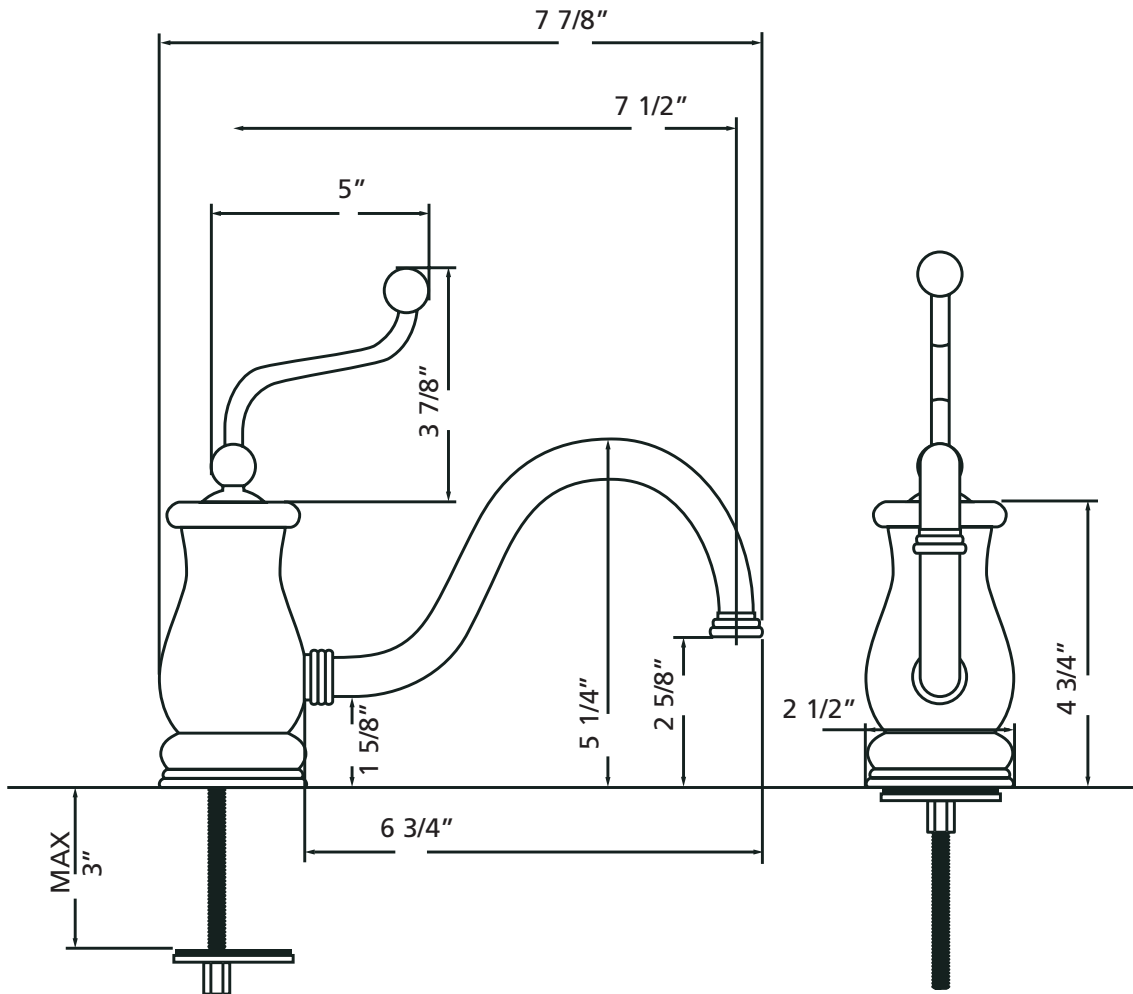

**THAMES Single Hole Lavatory Faucet | #5291**

**Pop-Up Lavatory Drain | #5299**