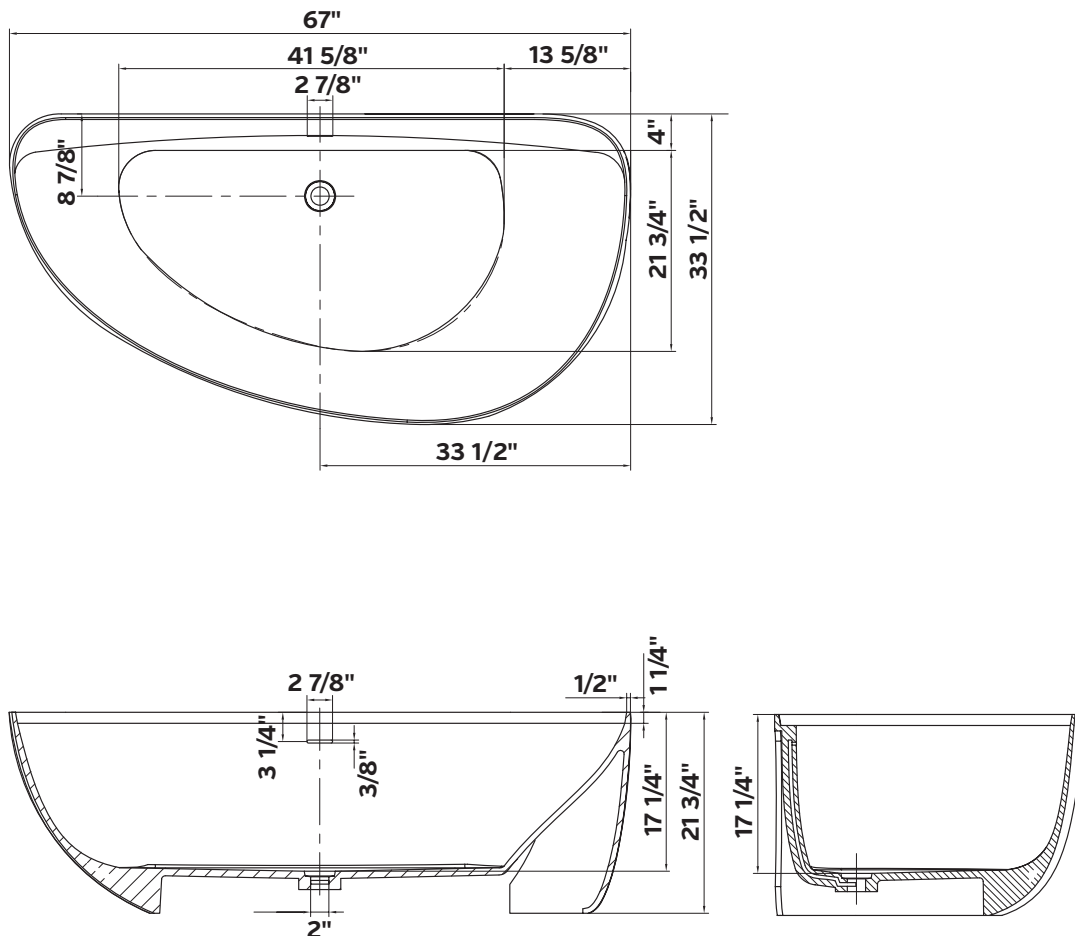

#4125-KK Shown

Genoa Solid Surface Bathtub

#4125 | 67" L x 33 1/2" W x 21 3/4" H

Weight 298 lbs, Capacity 73 gallons

Cheviot Products' solid surface bathtubs are hand-formed, using the latest generation of composite resin materials. Warm to the touch and possessing superior insulation properties, these bathtubs are ideal for those who prefer a long, hot soak. Inherently harder and stronger than acrylic, solid surface bathtubs are also impervious to creaking and flexing. Polished by hand to a glossy sheen, the material is stain resistant and easy to clean and maintain.

Rim Configuration

Slimline

Colours

Gloss White, Matte Black

Note

Rough-in dimensions may vary +/- 1/2" and are subject to change. No responsibility is assumed by Cheviot Products Inc. One Year Limited Warranty against manufacturer's defects.