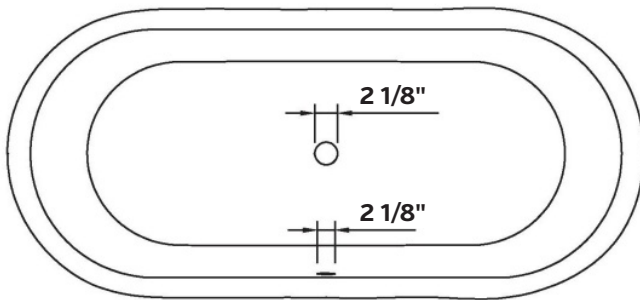

Cambridge Cast Iron

#2179 | 67 1/2" L x 30 1/4" W x 24 1/8" H
Weight 364 lbs, Capacity 69 gallons

Cheviot Products' cast iron bathtubs are handmade in Europe with the finest materials. Fired with a thick coating of AA grade titanium-based enamel for unparalleled hardness and non-porosity, the extremely durable surface is easy to clean and resistant to stains, bacteria and other microbes. Cast iron keeps your bath warm for the longest possible time.

Rim Configuration
Roll Rim

Colours
White with Chrome Feet
Custom Colour with Chrome Feet as Photographed

Note
Rough-in dimensions may vary +/- 1/2" and are subject to change. No responsibility is assumed by Cheviot Products Inc. One Year Limited Warranty against manufacturer's defects.