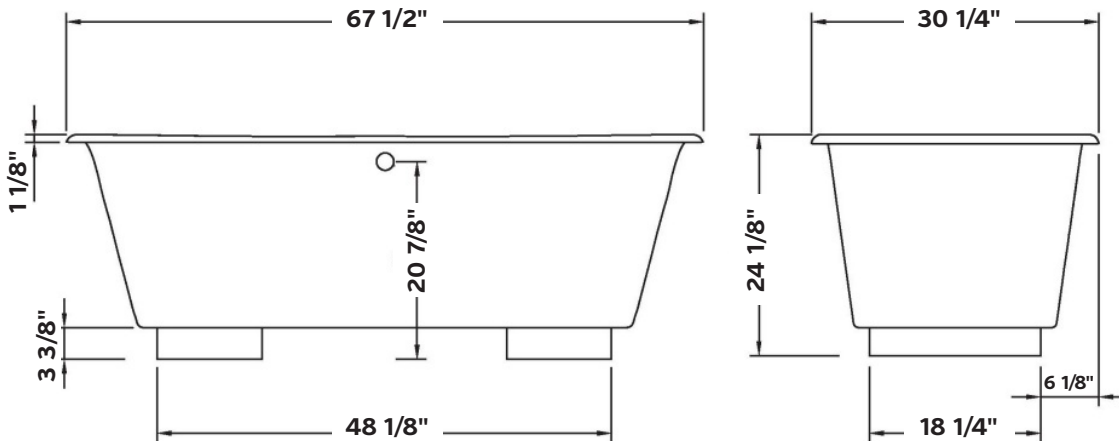

Cambridge Cast Iron

#2179 | 67 1/2" L x 30 1/4" W x 24 1/8" H
Weight 364 lbs, Capacity 69 gallons

Cheviot Products' cast iron bathtubs are handmade in Europe with the finest materials. Fired with a thick coating of AA grade titanium-based enamel for unparalleled hardness and non-porosity, the extremely durable surface is easy to clean and resistant to stains, bacteria and other microbes. Cast iron keeps your bath warm for the longest possible time.

Rim Configuration
Roll Rim

Colours
White with Chrome Feet
Custom Colour with Chrome Feet as Photographed

Note
Rough-in dimensions may vary +/- 1/2" and are subject to change. No responsibility is assumed by Cheviot Products Inc. One Year Limited Warranty against manufacturer's defects.