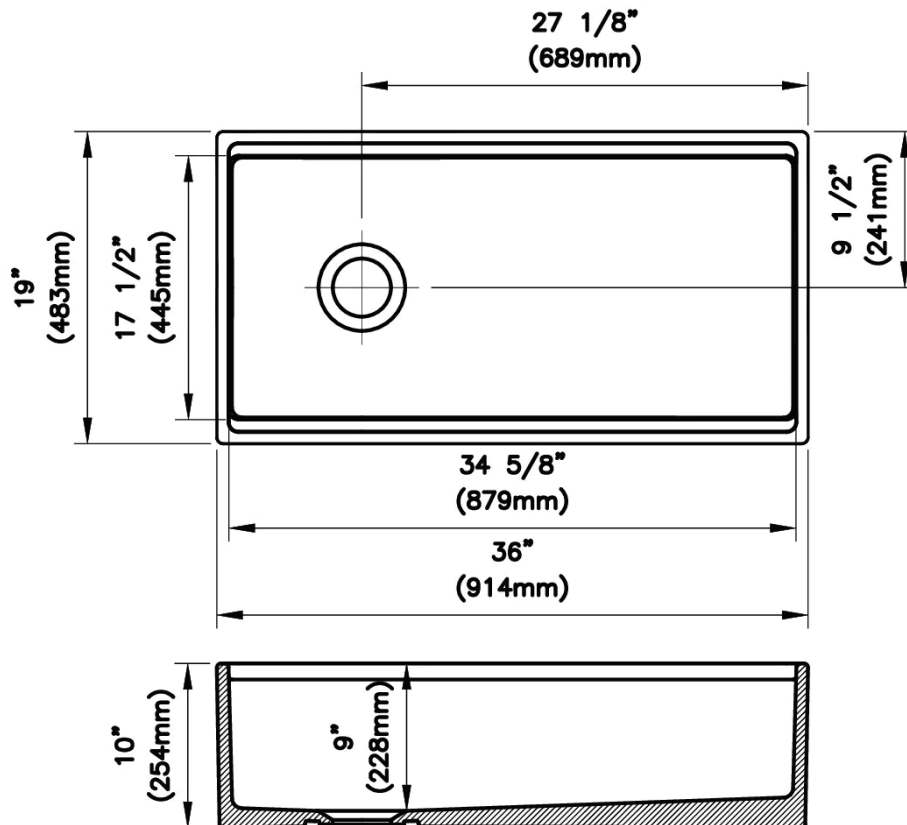

Construction

Pressure Cast Fireclay
Hygiene Glaze

Drillings

No Faucet Hole

Colours

Gloss White, Matte Black

Note

Rough-in dimensions may vary +/- 1/2" and are subject to change. No responsibility is assumed by Cheviot Products Inc. One Year Limited Warranty against manufacturer's defects.

Product Details

- Minimum Base Cabinet: 39"
- Standard 3.5" Drain Outlet
- 89.3 lbs.
- Stainless Steel Grid with Bumpers Included
- Strainer Included
- Cutting board and colander included

Features

- Resistant to chipping due to sudden heat changes and impacts due to high-tenacity glaze.
- Hygiene glaze inhibits growth of harmful bacteria by 99.9%.
- Compatible with Garbage Disposals.

Installation

- Installation Manual Included
- Apron Front: Install either under counter or counter surface level
- Compatible with Garbage Disposal Installations

Codes/Standards

- ASME A112.19.2-2018/CSA B45.1-18
- Tested for Prop65 and FDA.