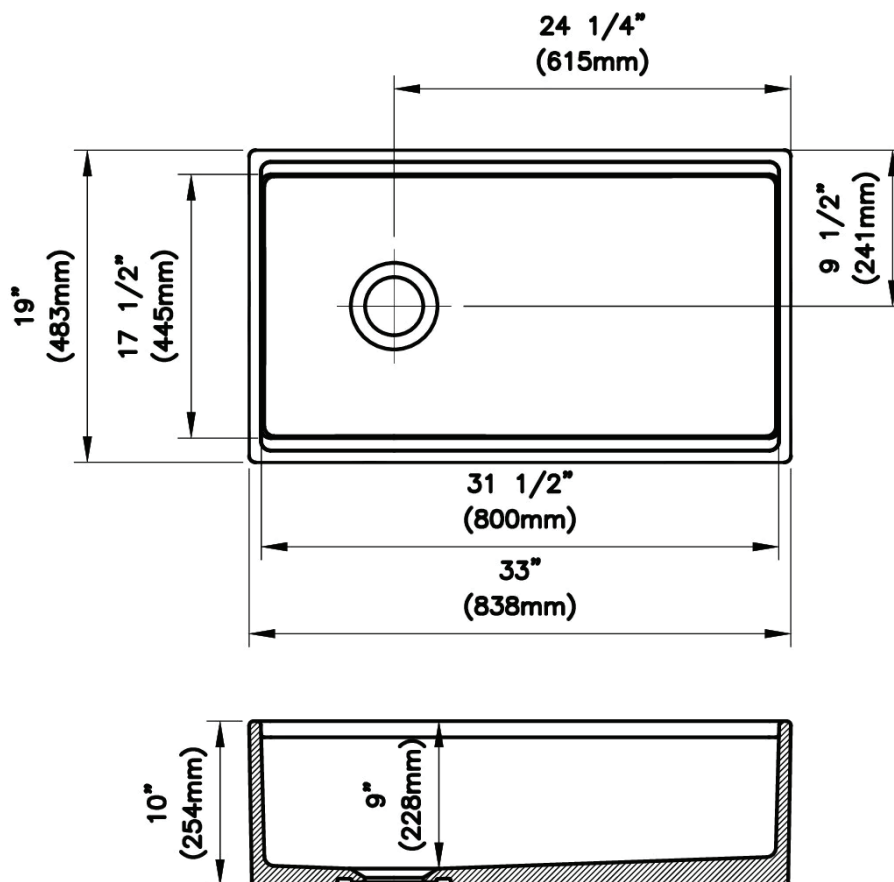

Ducasse Fireclay Kitchen Workstation

#1903 | 33" x 19" x 10"

Cheviot Products fireclay lavatories are finely crafted for outstanding beauty and practicality. Fired onto each sink is a fine glaze of powdered glass to ensure a lifetime of durability, ease of cleaning, and resistance to bacteria and other microbes.

Construction

Pressure Cast Fireclay
Hygiene Glaze

Drillings

No Faucet Hole

Colours

Gloss White, Matte Black

Note

Rough-in dimensions may vary +/- 1/2" and are subject to change. No responsibility is assumed by Cheviot Products Inc. One Year Limited Warranty against manufacturer's defects.

Product Details

- Minimum Base Cabinet: 36"
- Standard 3.5" Drain Outlet
- 84.7 lbs.
- Stainless Steel Grid with Bumpers Included
- Strainer Included
- Cutting board and colander included

Features

- Resistant to chipping due to sudden heat changes and impacts due to high-tenacity glaze.
- Hygiene glaze inhibits growth of harmful bacteria by 99.9%.
- Compatible with Garbage Disposals.