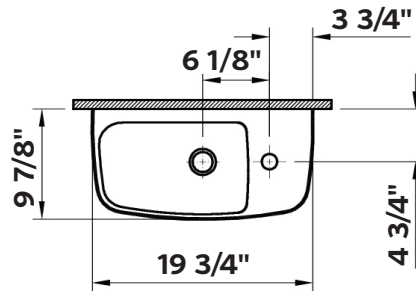

## Compact Hand Rinse Basin

#1353 | 19 3/4" x 9 7/8" x 6 3/8"

Cheviot Products vitreous china sinks are finely crafted for outstanding beauty and practicality. Fired onto each sink is a fine glaze of powdered glass to ensure a lifetime of durability, ease of cleaning, and resistance to bacteria and other microbes.

### Construction

Vitreous China

With Overflow hole

### Note

Rough-in dimensions may vary +/- 1/2" and are subject to change. No responsibility is assumed by Cheviot Products Inc. One Year Limited Warranty against manufacturer's defects.

Countertop use