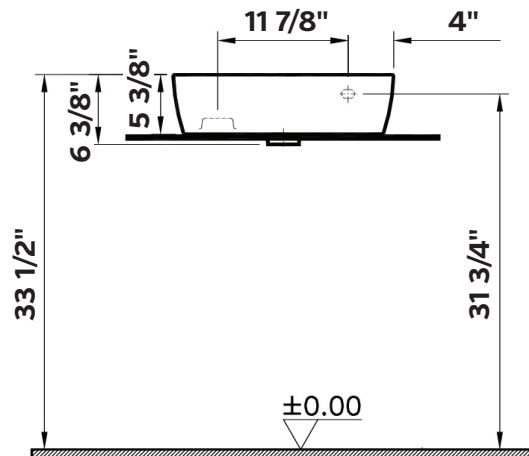

## Compact Hand Rinse Basin

#1353 | 19 3/4" x 9 7/8" x 6 3/8"

Cheviot Products vitreous china sinks are finely crafted for outstanding beauty and practicality. Fired onto each sink is a fine glaze of powdered glass to ensure a lifetime of durability, ease of cleaning, and resistance to bacteria and other microbes.

### Construction

Vitreous China

With Overflow hole

### Note

Rough-in dimensions may vary +/- 1/2" and are subject to change. No responsibility is assumed by Cheviot Products Inc. One Year Limited Warranty against manufacturer's defects.

Countertop use