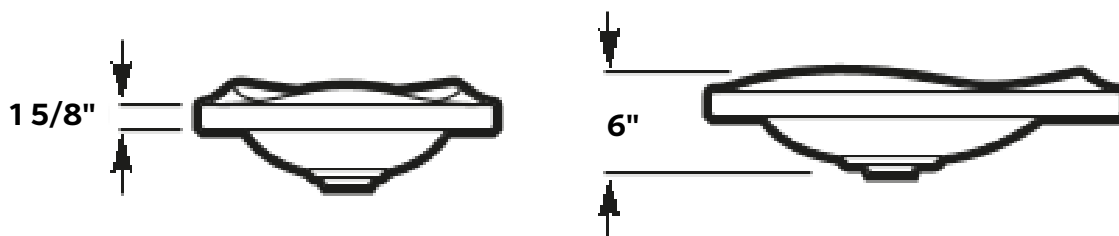

#1314-SL Shown

Ruy Ohtake Semi-Recessed Sink

#1314 | 24 1/2" x 17 5/8" x 6"

Cheviot Products vitreous china sinks are finely crafted for outstanding beauty and practicality. Fired onto each sink is a fine glaze of powdered glass to ensure a lifetime of durability, ease of cleaning, and resistance to bacteria and other microbes.

Construction
Vitreous China

No Overflow hole

Colours
Gloss White, Graphite and Slate

Note
Rough-in dimensions may vary +/- 1/2" and are subject to change. No responsibility is assumed by Cheviot Products Inc. One Year Limited Warranty against manufacturer's defects.