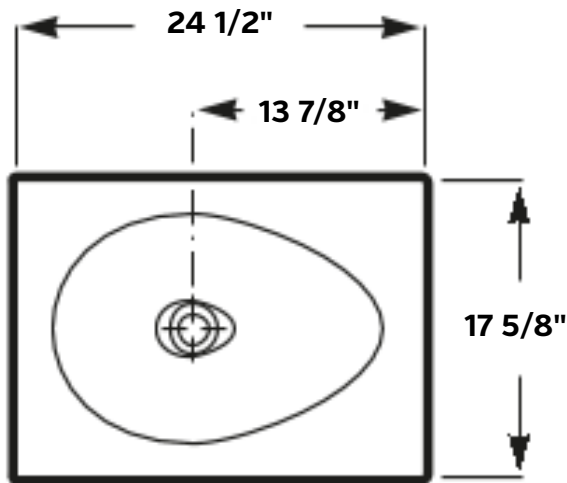

#1314-SL Shown

Ruy Ohtake Semi-Recessed Sink

#1314 | 24 1/2" x 17 5/8" x 6"

Cheviot Products vitreous china sinks are finely crafted for outstanding beauty and practicality. Fired onto each sink is a fine glaze of powdered glass to ensure a lifetime of durability, ease of cleaning, and resistance to bacteria and other microbes.

Construction
Vitreous China

No Overflow hole

Colours
Gloss White, Graphite and Slate

Note
Rough-in dimensions may vary +/- 1/2" and are subject to change. No responsibility is assumed by Cheviot Products Inc. One Year Limited Warranty against manufacturer's defects.