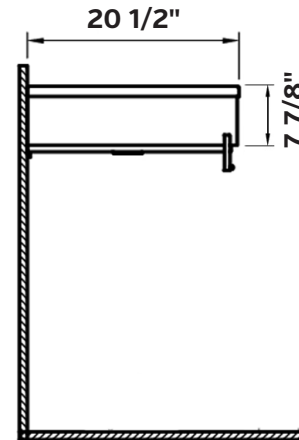

#1306-WH-1-EL Shown

EQUAL Double Console Sink

#1306 | 52 1/8" x 20 1/2" x 7 7/8"

Designed in collaboration with Claudio Bellini. Equal represents the equilibrium between the rational and the sensual. It employs basic geometric forms obsessively shaped by simplicity, embracing at the same time natural organic forms. Through the ordered, edgy but still rounded and soft forms, Equal creates the ultimate bathroom harmony.

Construction
Fireclay

Drillings
Single Faucet Hole
With overflow

Colours
White Top & Elm Base,
White Top & Black Oak Base,
Metal Towel Bar

Note
Rough-in dimensions may vary +/- 1/2" and are subject to change. No responsibility is assumed by Cheviot Products Inc. One Year Limited Warranty against manufacturer's defects.

#1307-EL Shown

EQUAL Single Storage Unit

#1307 | 24 3/8" x 16 1/2" x 17 1/2"

Designed in collaboration with Claudio Bellini. Equal represents the equilibrium between the rational and the sensual. It employs basic geometric forms obsessively shaped by simplicity, embracing at the same time natural organic forms. Through the ordered, edgy but still rounded and soft forms, Equal creates the ultimate bathroom harmony.