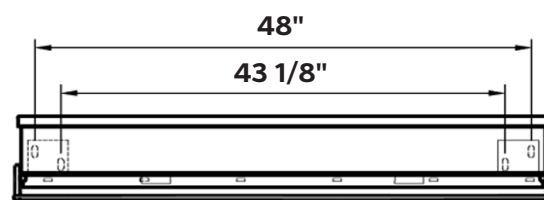

#1306-WH-1-EL Shown

EQUAL Double Console Sink

#1306 | 52 1/8" x 20 1/2" x 7 7/8"

Designed in collaboration with Claudio Bellini. Equal represents the equilibrium between the rational and the sensual. It employs basic geometric forms obsessively shaped by simplicity, embracing at the same time natural organic forms. Through the ordered, edgy but still rounded and soft forms, Equal creates the ultimate bathroom harmony.

Construction
Fireclay

Drillings
Single Faucet Hole
With overflow

Colours
White Top & Elm Base,
White Top & Black Oak Base,
Metal Towel Bar

Note
Rough-in dimensions may vary +/- 1/2" and are subject to change. No responsibility is assumed by Cheviot Products Inc. One Year Limited Warranty against manufacturer's defects.

#1307-EL Shown

EQUAL Single Storage Unit

#1307 | 24 3/8" x 16 1/2" x 17 1/2"

Designed in collaboration with Claudio Bellini. Equal represents the equilibrium between the rational and the sensual. It employs basic geometric forms obsessively shaped by simplicity, embracing at the same time natural organic forms. Through the ordered, edgy but still rounded and soft forms, Equal creates the ultimate bathroom harmony.