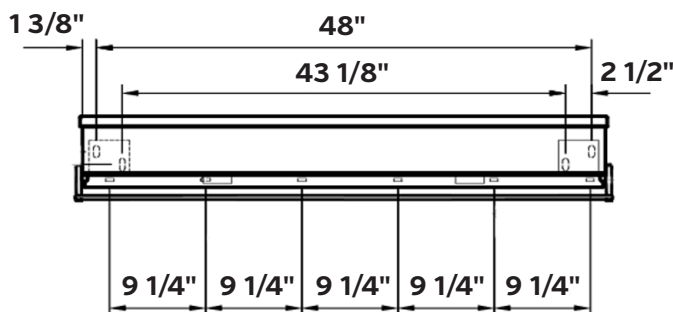

#1306-WH-1-EL Shown

EQUAL Double Console Sink

#1306 | 52 1/8" x 20 1/2" x 7 7/8"

Designed in collaboration with Claudio Bellini. Equal represents the equilibrium between the rational and the sensual. It employs basic geometric forms obsessively shaped by simplicity, embracing at the same time natural organic forms. Through the ordered, edgy but still rounded and soft forms, Equal creates the ultimate bathroom harmony.

Construction
Fireclay

Drillings
Single Faucet Hole
With overflow

Colours
White Top & Elm Base,
White Top & Black Oak Base,
Metal Towel Bar

Note
Rough-in dimensions may vary +/- 1/2" and are subject to change. No responsibility is assumed by Cheviot Products Inc. One Year Limited Warranty against manufacturer's defects.

#1307-EL Shown

EQUAL Single Storage Unit

#1307 | 24 3/8" x 16 1/2" x 17 1/2"

Designed in collaboration with Claudio Bellini. Equal represents the equilibrium between the rational and the sensual. It employs basic geometric forms obsessively shaped by simplicity, embracing at the same time natural organic forms. Through the ordered, edgy but still rounded and soft forms, Equal creates the ultimate bathroom harmony.