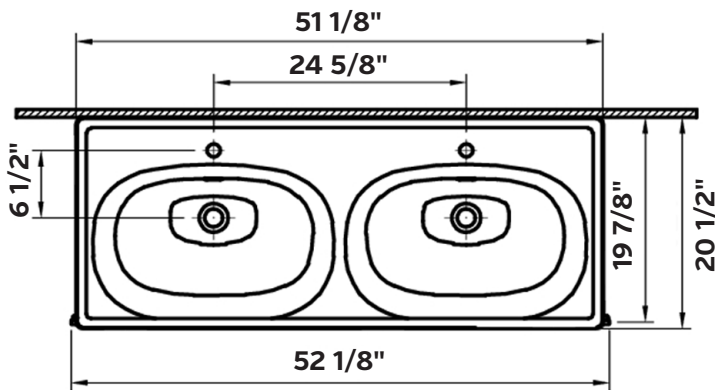

#1306-WH-1-EL Shown

EQUAL Double Console Sink

#1306 | 52 1/8" x 20 1/2" x 7 7/8"

Designed in collaboration with Claudio Bellini. Equal represents the equilibrium between the rational and the sensual. It employs basic geometric forms obsessively shaped by simplicity, embracing at the same time natural organic forms. Through the ordered, edgy but still rounded and soft forms, Equal creates the ultimate bathroom harmony.

Construction
Fireclay

Drillings
Single Faucet Hole
With overflow

Colours
White Top & Elm Base,
White Top & Black Oak Base,
Metal Towel Bar

Note
Rough-in dimensions may vary +/- 1/2" and are subject to change. No responsibility is assumed by Cheviot Products Inc. One Year Limited Warranty against manufacturer's defects.

#1307-EL Shown

EQUAL Single Storage Unit

#1307 | 24 3/8" x 16 1/2" x 17 1/2"

Designed in collaboration with Claudio Bellini. Equal represents the equilibrium between the rational and the sensual. It employs basic geometric forms obsessively shaped by simplicity, embracing at the same time natural organic forms. Through the ordered, edgy but still rounded and soft forms, Equal creates the ultimate bathroom harmony.