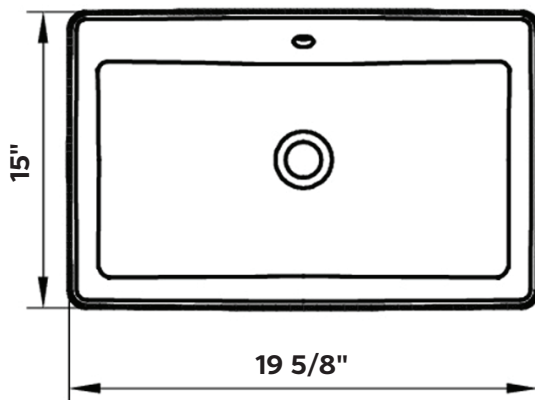

#1290-WH Shown

NUO 2 Vessel Sink

#1290 | 19 5/8" x 15" x 6 1/8"

Cheviot Products fireclay lavatories are finely crafted for outstanding beauty and practicality. Fired onto each sink is a fine glaze of powdered glass to ensure a lifetime of durability, ease of cleaning, and resistance to bacteria and other microbes.

Construction
Fireclay

Drillings
No Faucet Hole

With overflow hole

Colours
Gloss White

Note
Rough-in dimensions may vary +/- 1/2" and are subject to change. No responsibility is assumed by Cheviot Products Inc. One Year Limited Warranty against manufacturer's defects.