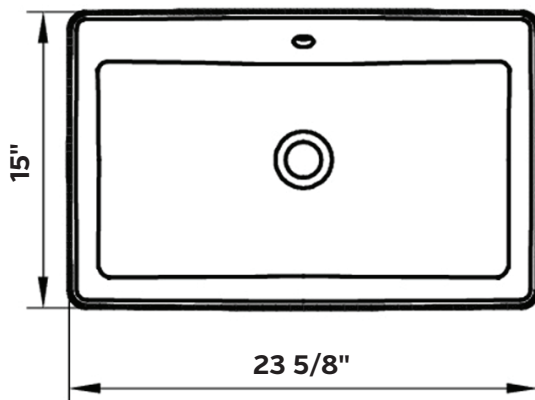

Undermount Option

#1291-WH Shown

NUO 2 Vessel Sink

#1291 | 23 5/8" x 15" x 6 1/8"

Cheviot Products fireclay lavatories are finely crafted for outstanding beauty and practicality. Fired onto each sink is a fine glaze of powdered glass to ensure a lifetime of durability, ease of cleaning, and resistance to bacteria and other microbes.

Construction
Fireclay

Drillings
No Faucet Hole

With overflow hole

Colours
Gloss White

Note
Rough-in dimensions may vary +/- 1/2" and are subject to change. No responsibility is assumed by Cheviot Products Inc. One Year Limited Warranty against manufacturer's defects.