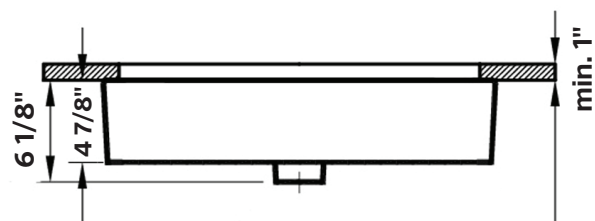

Construction
Fireclay

Drillings
No Faucet Hole

With overflow hole

Colours
Gloss White

Note
Rough-in dimensions may vary +/- 1/2" and are subject to change. No responsibility is assumed by Cheviot Products Inc. One Year Limited Warranty against manufacturer's defects.

Undermount Option

#1291-WH Shown

NUO 2 Vessel Sink

#1291 | 23 5/8" x 15" x 6 1/8"

Cheviot Products fireclay lavatories are finely crafted for outstanding beauty and practicality. Fired onto each sink is a fine glaze of powdered glass to ensure a lifetime of durability, ease of cleaning, and resistance to bacteria and other microbes.