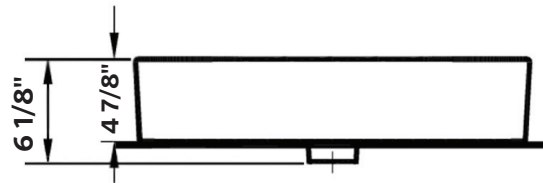

Undermount Option

#1291-WH Shown

NUO 2 Vessel Sink

#1291 | 23 5/8" x 15" x 6 1/8"

Cheviot Products fireclay lavatories are finely crafted for outstanding beauty and practicality. Fired onto each sink is a fine glaze of powdered glass to ensure a lifetime of durability, ease of cleaning, and resistance to bacteria and other microbes.

Construction
Fireclay

Drillings
No Faucet Hole

With overflow hole

Colours
Gloss White

Note
Rough-in dimensions may vary +/- 1/2" and are subject to change. No responsibility is assumed by Cheviot Products Inc. One Year Limited Warranty against manufacturer's defects.