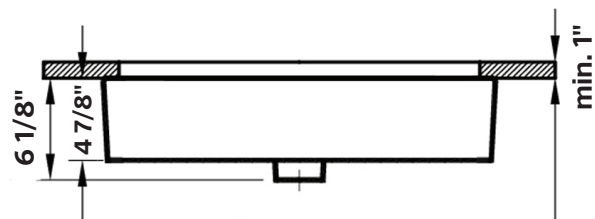

#1290-WH Shown

NUO 2 Vessel Sink

#1290 | 19 5/8" x 15" x 6 1/8"

Cheviot Products fireclay lavatories are finely crafted for outstanding beauty and practicality. Fired onto each sink is a fine glaze of powdered glass to ensure a lifetime of durability, ease of cleaning, and resistance to bacteria and other microbes.

Construction
Fireclay

Drillings
No Faucet Hole

With overflow hole

Colours
Gloss White

Note
Rough-in dimensions may vary +/- 1/2" and are subject to change. No responsibility is assumed by Cheviot Products Inc. One Year Limited Warranty against manufacturer's defects.

Undermount Option

#1291-WH Shown

NUO 2 Vessel Sink

#1291 | 23 5/8" x 15" x 6 1/8"

Cheviot Products fireclay lavatories are finely crafted for outstanding beauty and practicality. Fired onto each sink is a fine glaze of powdered glass to ensure a lifetime of durability, ease of cleaning, and resistance to bacteria and other microbes.