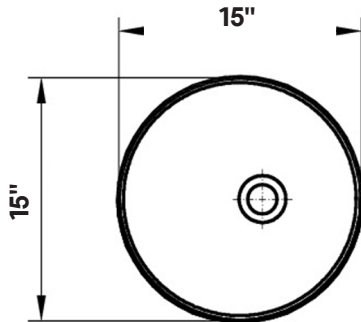

#1284-WH Shown

GEO 2 Vessel Sink

#1284 | 15" x 15" x 5 5/8"

Cheviot Products fireclay lavatories are finely crafted for outstanding beauty and practicality. Fired onto each sink is a fine glaze of powdered glass to ensure a lifetime of durability, ease of cleaning, and resistance to bacteria and other microbes.

Construction
Fireclay

Drillings
No Faucet Hole

No overflow hole. #5297
Umbrella Drain must be use

Colours
Gloss White

Note
Rough-in dimensions may vary +/- 1/2" and are subject to change. No responsibility is assumed by Cheviot Products Inc. One Year Limited Warranty against manufacturer's defects.

Related Products

#5297 Umbrella
Drain Assembly

#1285-WH Shown

GEO 2 Vessel Sink

#1285 | 21 1/2" x 15 3/4" x 6 3/4"

Cheviot Products fireclay lavatories are finely crafted for outstanding beauty and practicality. Fired onto each sink is a fine glaze of powdered glass to ensure a lifetime of durability, ease of cleaning, and resistance to bacteria and other microbes.

Construction
Fireclay

Drillings
No Faucet Hole

With overflow hole

Colours
Gloss White

Note
Rough-in dimensions may vary +/- 1/2" and are subject to change. No responsibility is assumed by Cheviot Products Inc. One Year Limited Warranty against manufacturer's defects.